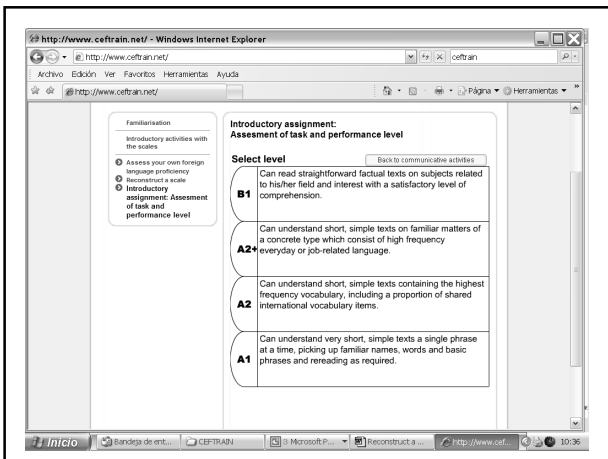

CEFTTrain.net

CEF levels familiarisation exercises

Getting to know the CEF

Familiarization

Scales

Assessment of Task and Performance Level

Select Communicative Activity

Illustrative CEF – related tasks

Training materials>Rating exercises>Read Instructions>Communicative Activity

- Step 1 Select skill
- Step 2 Select task
- Step 3 Read task description
- Step 4 Do the task
- Step 5 Rate the task and submit rating
- Step 6 Check against CEFtrain rating