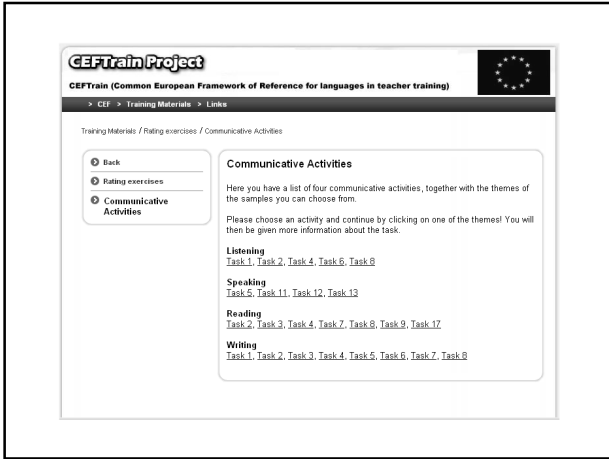

CEFTTrain.net

CEF levels familiarisation exercises

Getting to know the CEF

Familiarization

Scales

Assessment of Task and Performance Level

Select Communicative Activity

Illustrative CEF – related tasks

Training materials>Rating exercises>Read Instructions>Communicative Activity

- Step 1 Select skill
- Step 2 Select task
- Step 3 Read task description
- Step 4 Do the task
- Step 5 Rate the task and submit rating
- Step 6 Check against CEFtrain rating