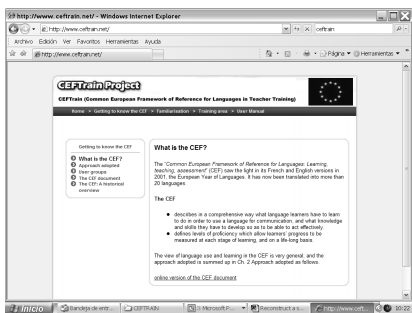

CEFTTrain.net

CEF levels familiarisation exercises

Getting to know the CEF

Familiarization

Scales

Assessment of Task and Performance Level

Select Communicative Activity

Illustrative CEF – related tasks

Training materials>Rating exercises>Read Instructions>Communicative Activity

- Step 1 Select skill
- Step 2 Select task
- Step 3 Read task description
- Step 4 Do the task
- Step 5 Rate the task and submit rating
- Step 6 Check against CEFtrain rating