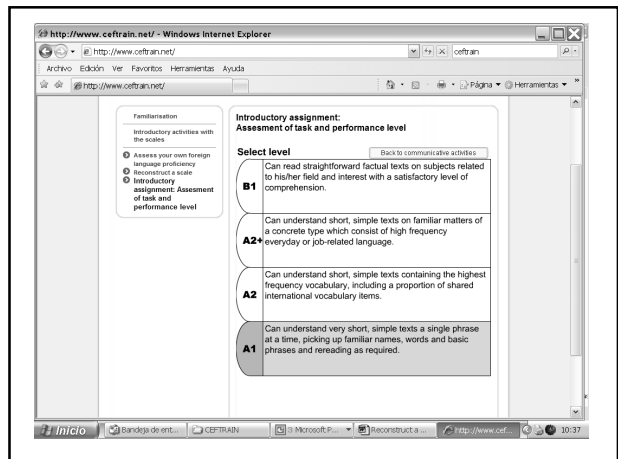

CEFTTrain.net

CEF levels familiarisation exercises

Getting to know the CEF

Familiarization

Scales

Assessment of Task and Performance Level

Select Communicative Activity

Illustrative CEF – related tasks

Training materials>Rating exercises>Read Instructions>Communicative Activity

- Step 1 Select skill
- Step 2 Select task
- Step 3 Read task description
- Step 4 Do the task
- Step 5 Rate the task and submit rating
- Step 6 Check against CEFtrain rating