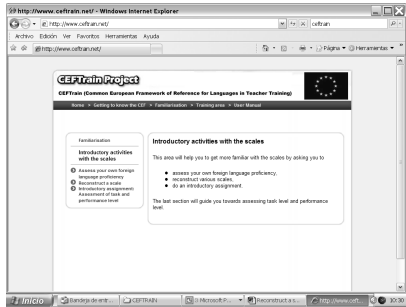

Scales

Assessment of Task and Performance Level