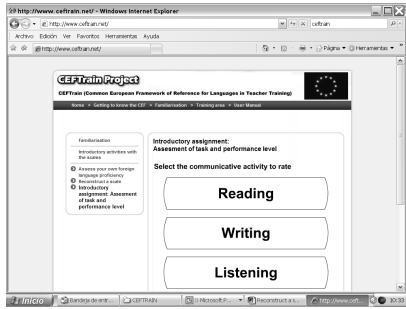

Select Communicative Activity