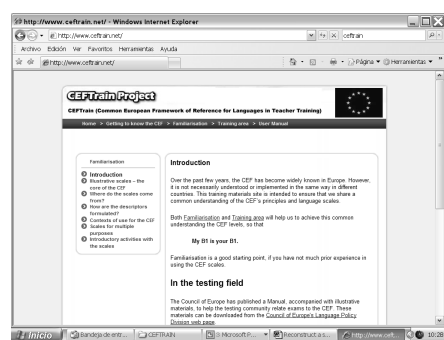

Familiarization